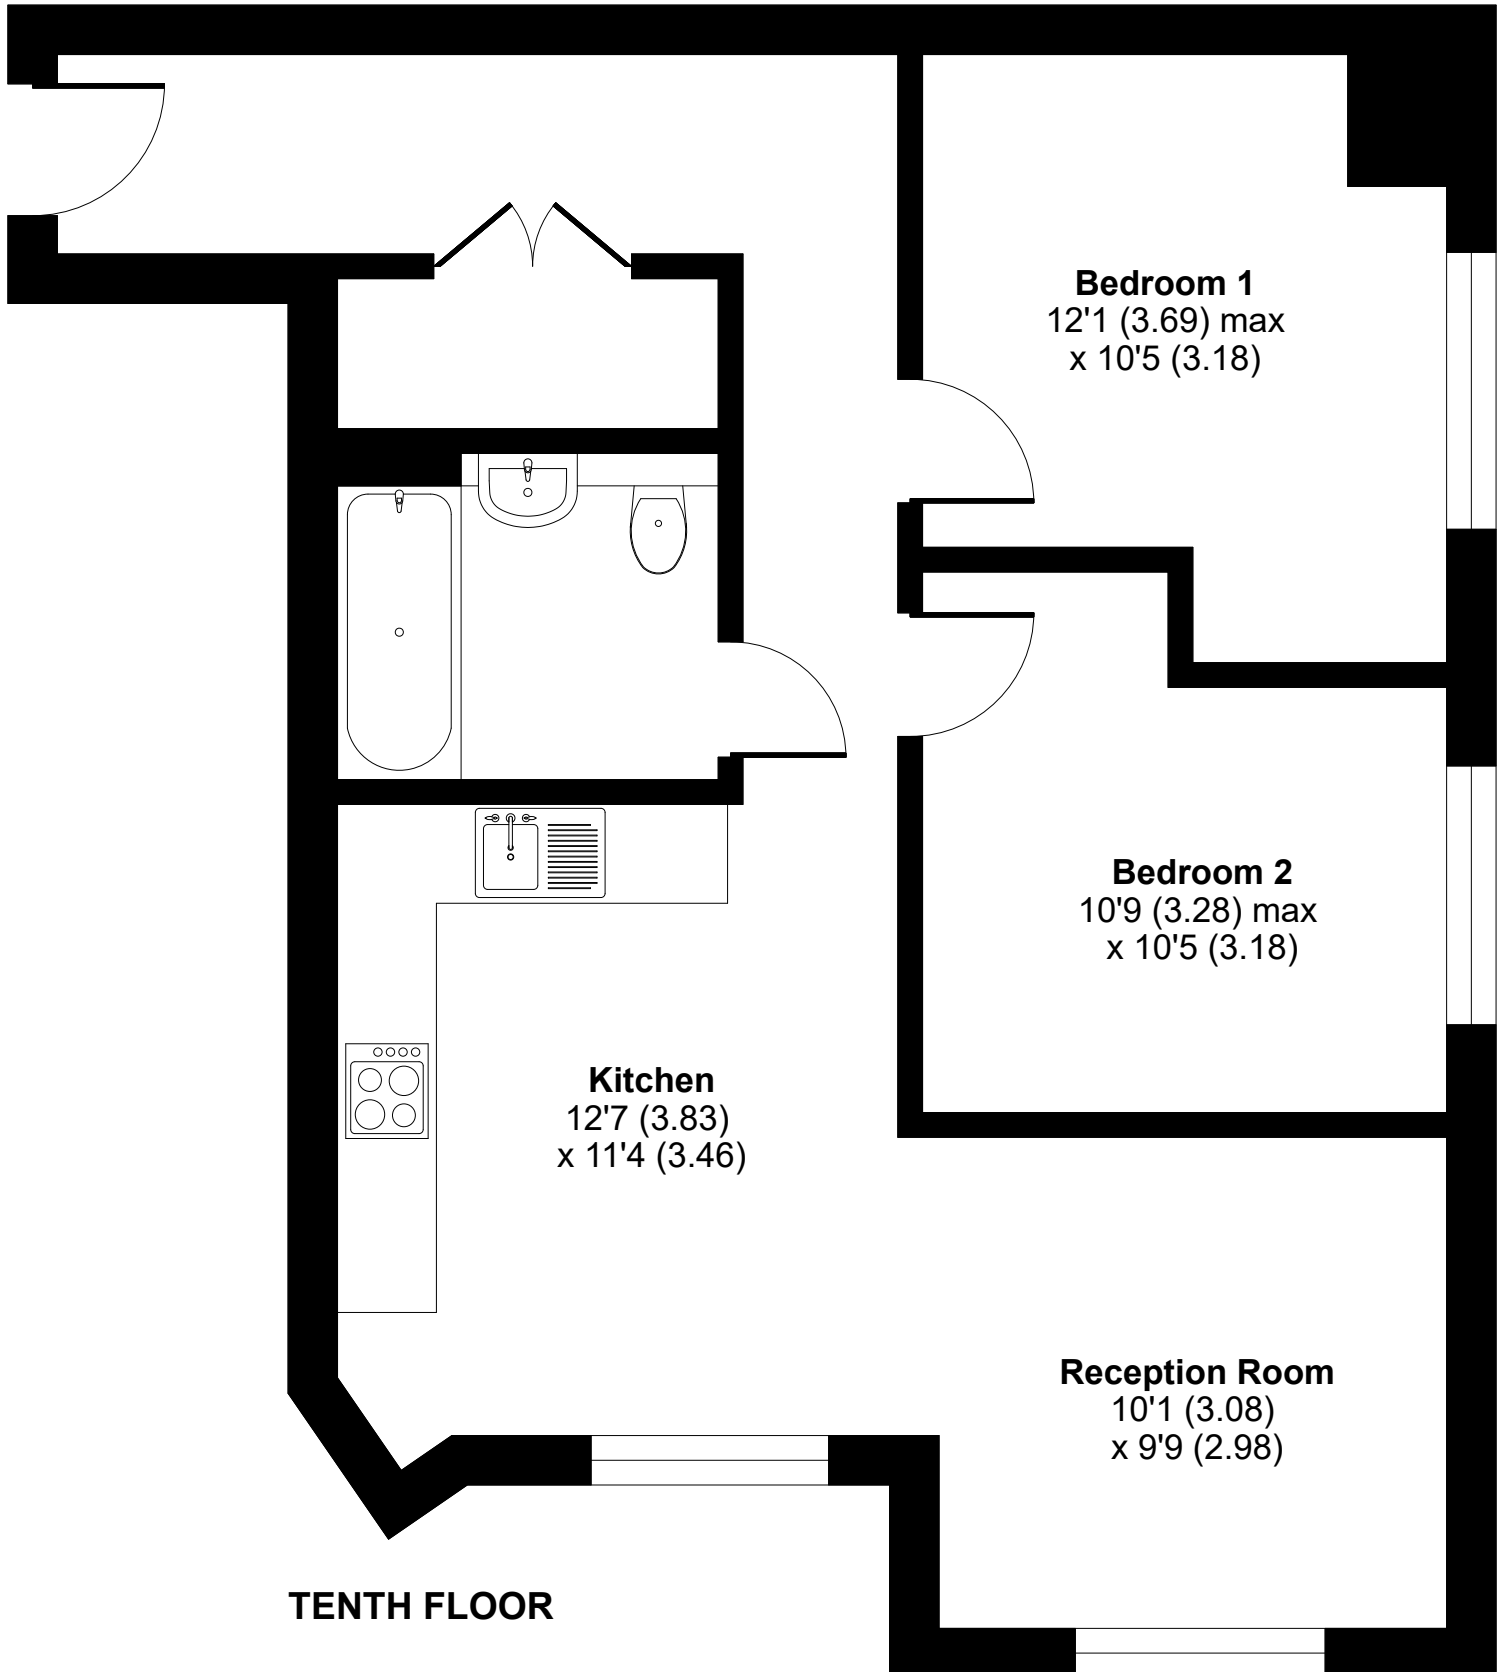

Trafford Gardens, 4 Botanical Avenue, Old Trafford, Manchester, M16

Approximate Area = 668 sq ft / 62 sq m

For identification only - Not to scale

TENTH FLOOR